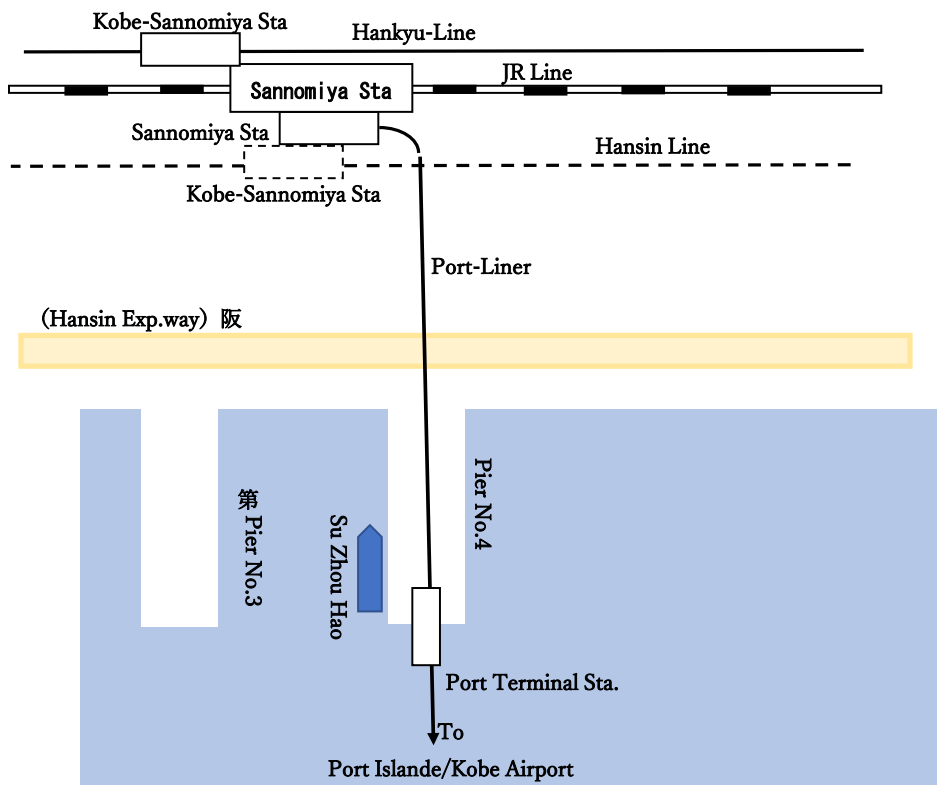

Dear Valued customers,

//IMPORTANT//

Ms"Su Zhou Hao", Extra-Call to KOBE 27-28/Jun

Ms"Su Zhou Hao" will have an extra-call to Kobe on 27-28/Jun, instead of regular Osaka. This is because of the G20 Osaka Summit, whose venue is very close to Osaka port and we need to avoid strict traffic control during the period (in land/at sea). We hope customers kind understanding.

1. Kobe call ship & ist schedule

V2673 Ex Shanghai 6/25(Tue)11:00 to KOBE 6/27(Thr)09:00

V2674 Ex KOBE 6/28(Fri)12:00 to Shanghai 6/30(Sun)14:00

※ No Osaka call on 6/27(Thr)-28(Fri)

2. Location of Kobe Port: "Kobe Port Terminal" (Pier No.4. 0-2)

Adress: Sinko-Cho 4-5, Chuo, Kobe TEL: 090-8750-0335 (mobile)

- From Sannomiya Sta., then taking Port Liner 5min., at Port Terminal Sta.
- From Sinkansen Shin-Kobe Sta, taxi 10min.(or using subway to Sannomiya)